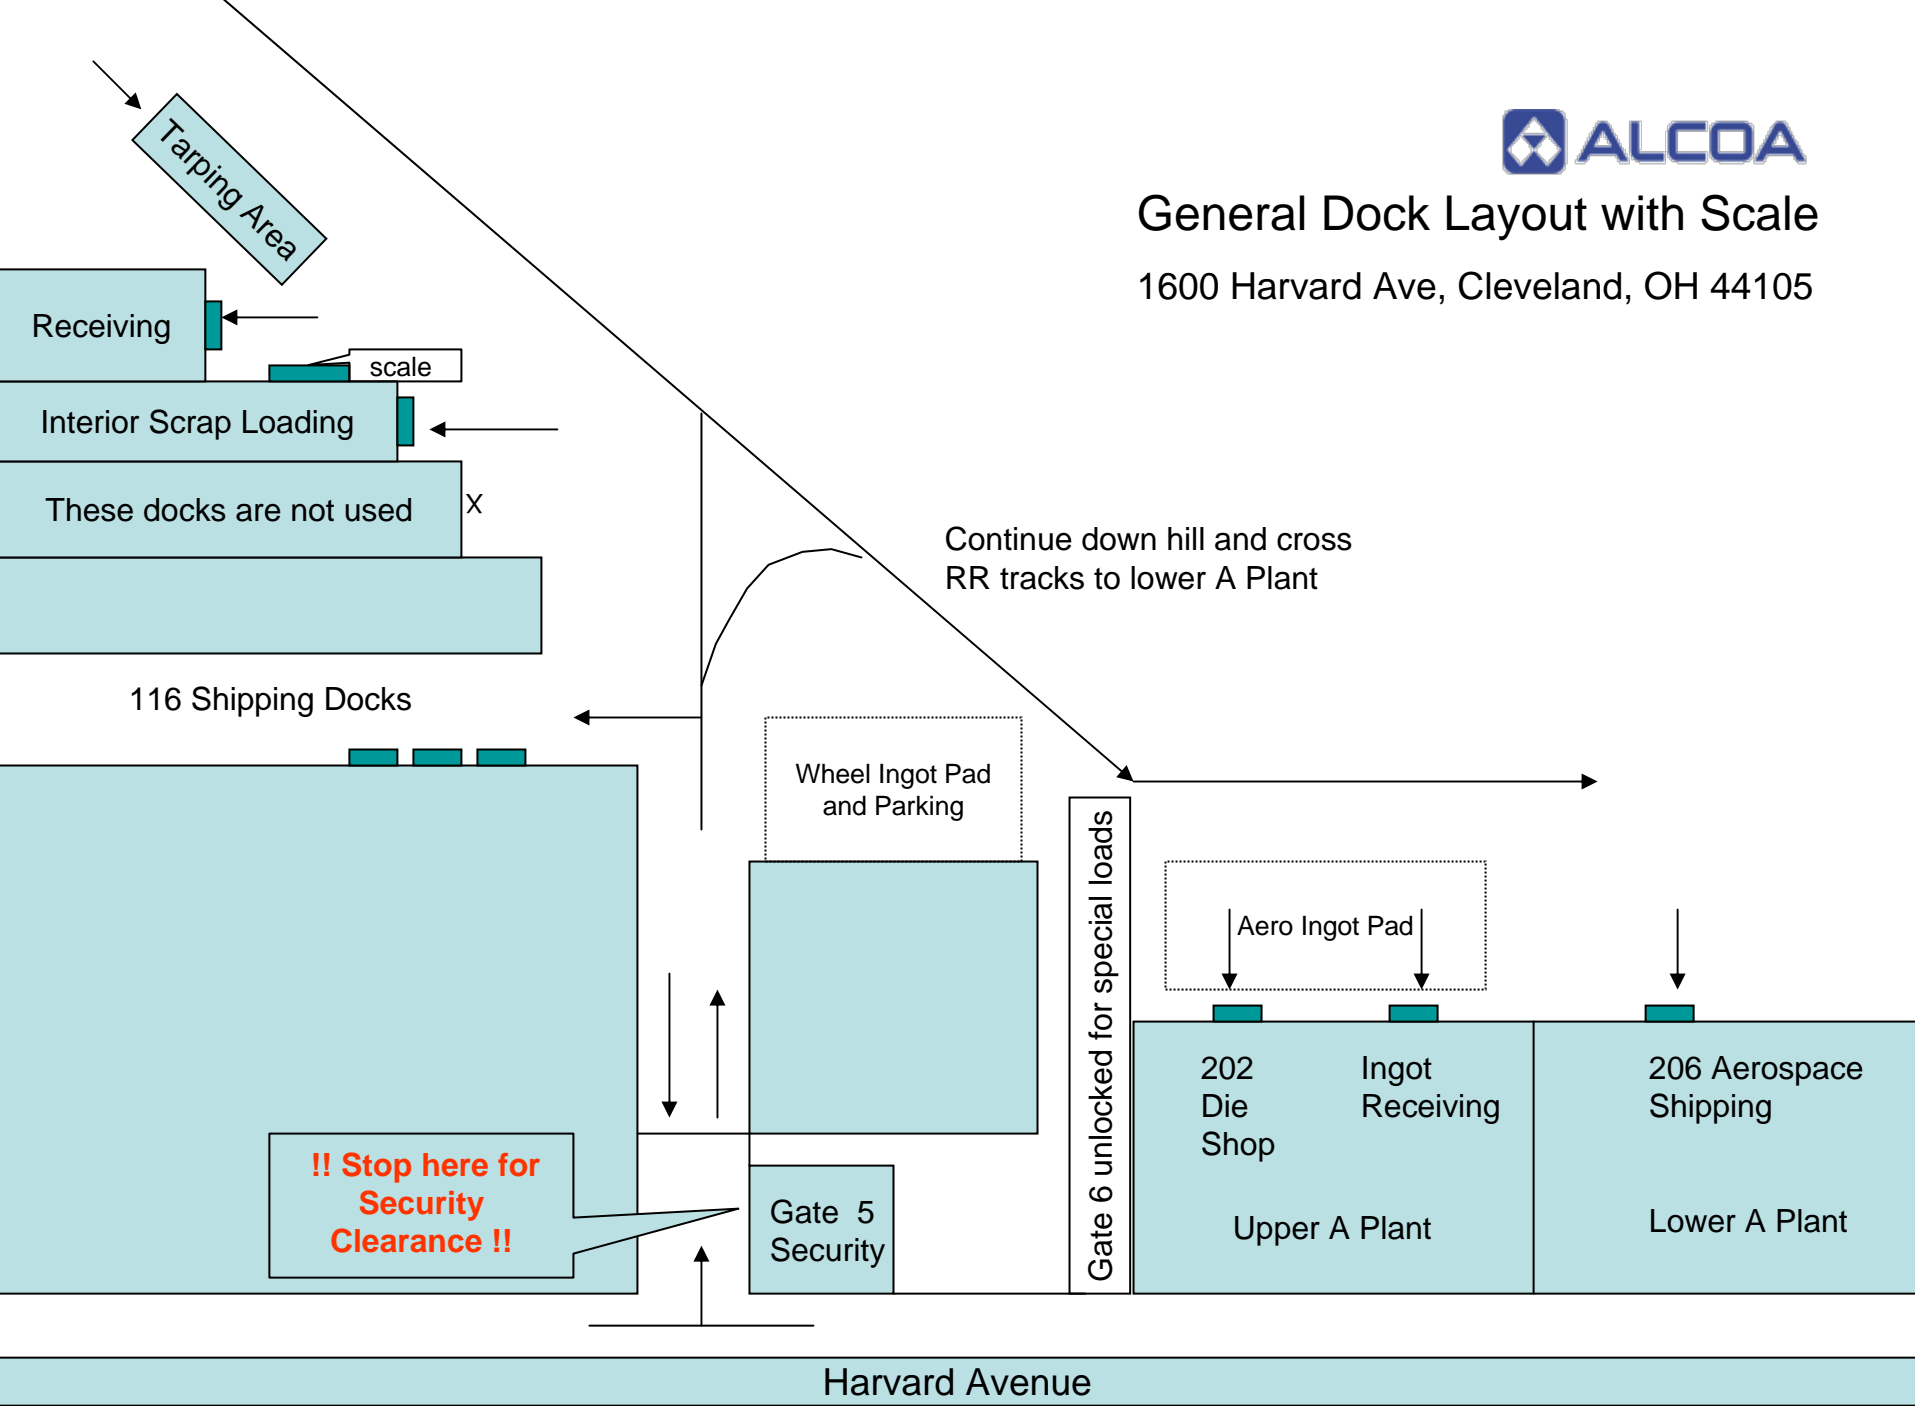

# General Dock Layout with Scale

1600 Harvard Ave, Cleveland, OH 44105

Continue down hill and cross RR tracks to lower A Plant

116 Shipping Docks

Wheel Ingot Pad and Parking

**!! Stop here for Security Clearance !!**

Gate 5 Security

Gate 6 unlocked for special loads

Aero Ingot Pad

202 Die Shop

Ingot Receiving

Upper A Plant

206 Aerospace Shipping

Lower A Plant

Harvard Avenue