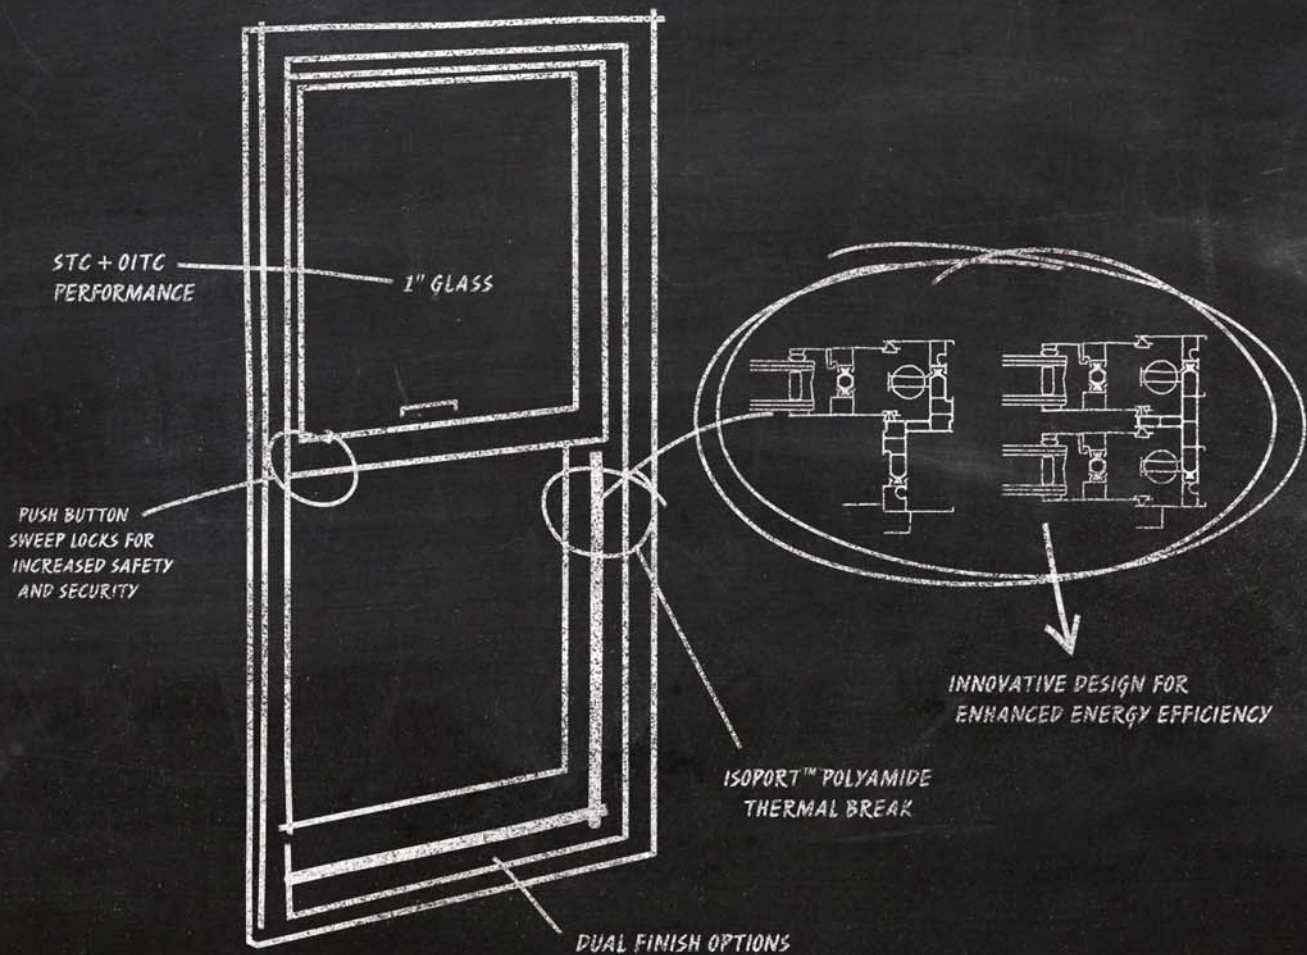

# VALUE + PERFORMANCE = AA<sup>®</sup>3350 ISOPORT<sup>™</sup> WINDOW

© 2010 Kawneer Company, Inc.

Introducing Kawneer's new AA<sup>®</sup>3350 IsoPort<sup>™</sup> Window.

No matter how you do the math, Kawneer's AA<sup>®</sup>3350 IsoPort<sup>™</sup> Window delivers greater energy efficiency to schools, hospitals, public buildings or any commercial application. All of these features, like the innovative thermal break design and factory glazing add up to outstanding thermal performance and great value in a highly versatile window.