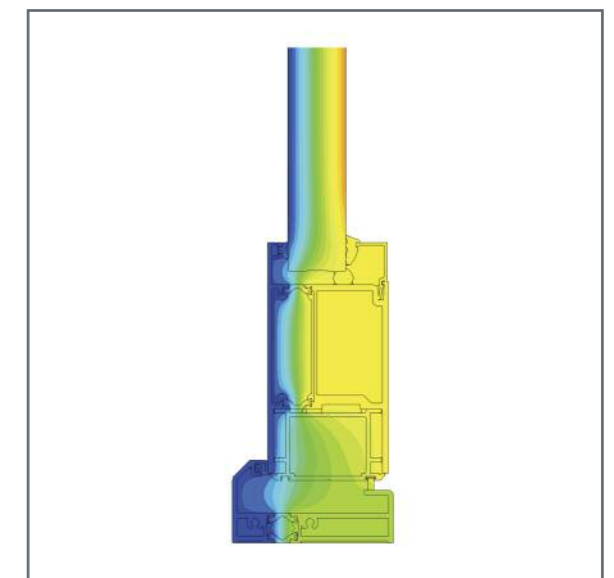

The Royal Mint, Llantrisant
 Architect: Rio Architects
 Image © The Royal Mint

AA®190 TB Round Finger Guard with Threshold (internal view)

AA®190 TB Butt Hinge and Rebated Threshold Open Out (external view)

All options are available in the 'H' Section of the AA®190 TB Product Manual

U-values

U-values are based on a standard single door, open out on a CEN sized door

Single - Open Out - Low Threshold		
Centre Pane Ug	1.0 W/m ² K	0.7 W/m ² K
Whole Door Uw	1.73 W/m ² K	1.52 W/m ² K

Butt Hung Open In Head Detail

Butt Hung Open In Threshold