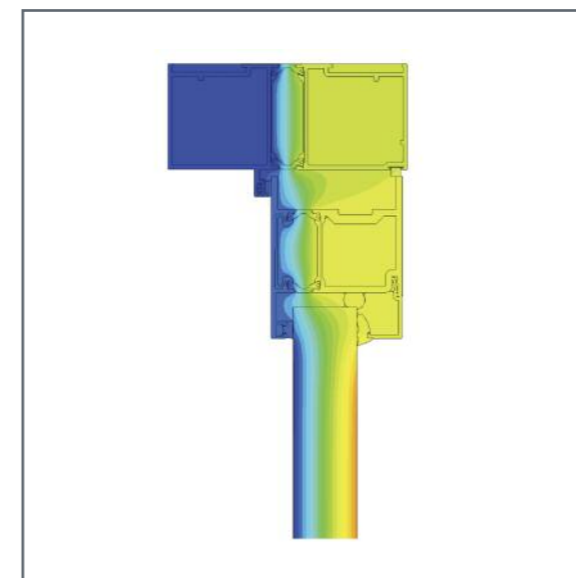

AA®190 TB Commercial Entrance Door Product Details

Product Sizes and Options

Feature	Finger Guard Pivot	Butt Hinge	Auto Slide
Max Leaf Height	3000mm	3000mm	3000mm
Max Leaf Width	1320mm	1200mm	1500mm
Max Leaf Area	3.3m ²	3.0m ²	4.5m ²
Double Glazing	✓	✓	✓
Triple Glazing	✓	✓	✓
Single Action	✓	✓	
Dual Action	✓		
Max Leaf Weight with Concealed Closer	120kg		
Max Leaf Weight with Floor Spring	200kg		
Max Leaf Weight with Surface Mounted Closer	120kg	120kg	
Concealed Panic	✓	✓	
Surface Mounted Panic	✓	✓	
BS 8300-2: 2018 Compliant Threshold	✓	✓	
Rebated Threshold		✓	

The Royal Mint, Llantrisant
 Architect: Rio Architects
 Image © The Royal Mint

AA®190 TB Round Finger Guard with Threshold (internal view)

AA®190 TB Butt Hinge and Rebated Threshold Open Out (external view)

All options are available in the 'H' Section of the AA®190 TB Product Manual

U-values

U-values are based on a standard single door, open out on a CEN sized door

Single - Open Out - Low Threshold		
Centre Pane Ug	1.0 W/m ² K	0.7 W/m ² K
Whole Door Uw	1.73 W/m ² K	1.52 W/m ² K

Butt Hung Open In Head Detail

Butt Hung Open In Threshold